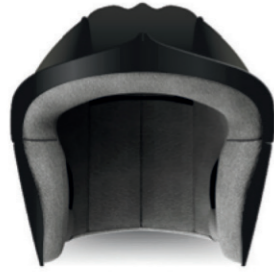

Prix public TTC conseillé: 71,00 €
Ref: LINISU19

Lining Kit Leather/Suede Black

Tailles: S - M - L - XL

Prix public TTC conseillé: 89,00 €
Ref: LINILS2

Cheek pads seuls

Suede Black
Tailles: S - M - L - XL

Prix public TTC conseillé: 33,00 €
Ref: CHEES2

Cheek pads seuls

Suede Brown
Tailles: S - M - L - XL

Prix public TTC conseillé: 33,00 €
Ref: CHEES19

Cheek pads seuls

Leather/Suede Black
Tailles: S - M - L - XL

Prix public TTC conseillé: 39,00 €
Ref: CHEELS2

Tailles: S - M - L - XL

Prix public TTC conseillé: 89,00 €
Ref: LINILS19

Cheek pads seuls

Suede Grey
Tailles: S - M - L - XL

Prix public TTC conseillé: 33,00 €
Ref: CHEES3

Cheek pads seuls

Suede Burgundy
Tailles: S - M - L - XL